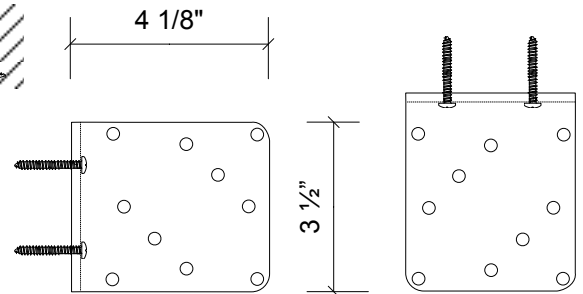

OASIS® 2900 SOLAR INSECT SHADE

With Shy Zip Side Track System

Side Track drilled for outside face mount.
(fastener by others, plug button provided)

Side Track drilled for side mount.
(3 1/2 inch pan head screw provided)

Universal Shade Mounting Brackets

Notes:

1. Oasis® 2900 Solar Insect Shades are available motorized only.
2. Universal Shade Mounting Brackets used with exposed roller or within headbox (Wall or ceiling mount).
2. Insolroll uses the time proven SHY Zip technology to seal the edges of the shade. SHY Zip is a product of SHY Co. LTD of Japan and distributed exclusively in North America by its authorized sub-licensees.