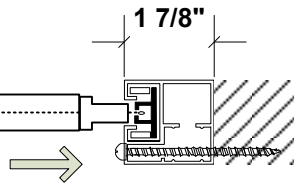

OASIS® 2900 SOLAR INSECT SHADE

With Shy Zip Side Track System

Side Track drilled for outside face mount.
(fastener by others, plug button provided)

Side Track drilled for side mount.
(3 1/2 inch pan head screw provided)

Universal Shade Mounting Brackets

Notes:

1. Oasis® 2900 Solar Insect Shades are available motorized only.
2. Universal Shade Mounting Brackets used with exposed roller or within headbox (Wall or ceiling mount).
2. Insolroll uses the time proven SHY Zip technology to seal the edges of the shade. SHY Zip is a product of SHY Co. LTD of Japan and distributed exclusively in North America by its authorized sub-licensees.