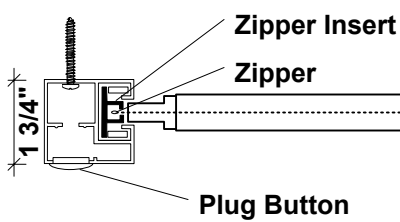

OASIS® 2900 SOLAR INSECT SHADE

With Shy Zip Side Track System

Side Track drilled for outside face mount.
(fastener by others, plug button provided)

Side Track drilled for side mount.
(3 1/2 inch pan head screw provided)

Universal Shade Mounting Brackets

Notes:

1. Oasis® 2900 Solar Insect Shades are available motorized only.
2. Universal Shade Mounting Brackets used with exposed roller or within headbox (Wall or ceiling mount).
2. Insolroll uses the time proven SHY Zip technology to seal the edges of the shade. SHY Zip is a product of SHY Co. LTD of Japan and distributed exclusively in North America by its authorized sub-licensees.