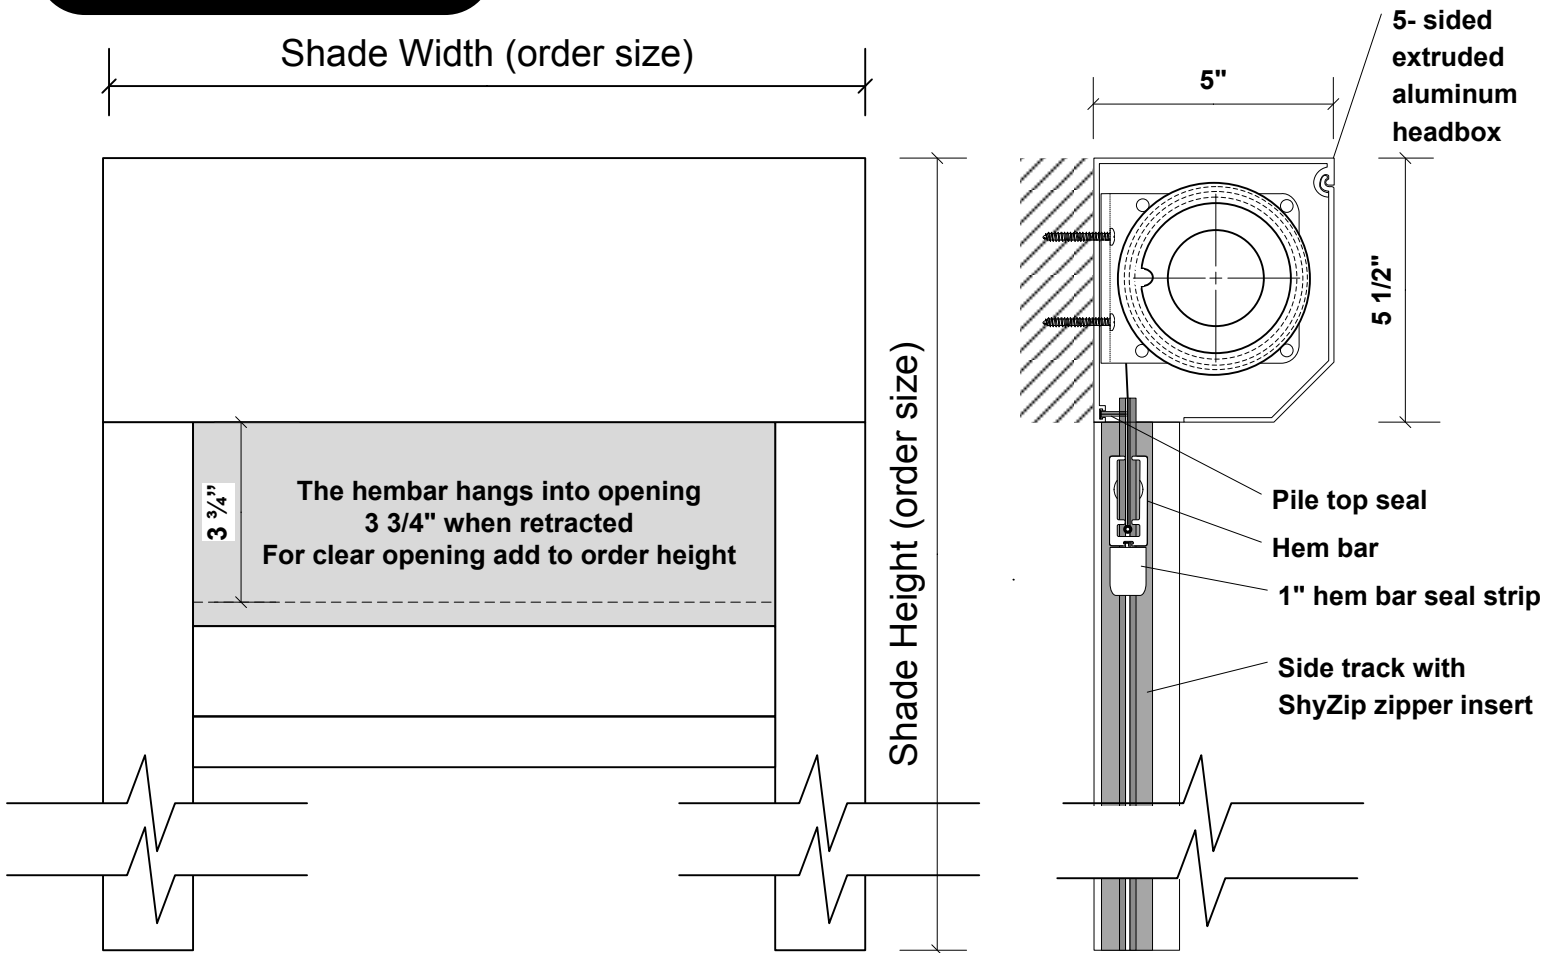

OASIS® 2900 SOLAR INSECT SHADE

With Shy Zip Side Track System

Side Track drilled for outside face mount.
(fastener by others, plug button provided)

Side Track drilled for side mount.
(3 1/2 inch pan head screw provided)

Universal Shade Mounting Brackets

Notes:

1. Oasis® 2900 Solar Insect Shades are available motorized only.
2. Universal Shade Mounting Brackets used with exposed roller or within headbox (Wall or ceiling mount).
2. Insolroll uses the time proven SHY Zip technology to seal the edges of the shade. SHY Zip is a product of SHY Co. LTD of Japan and distributed exclusively in North America by its authorized sub-licensees.