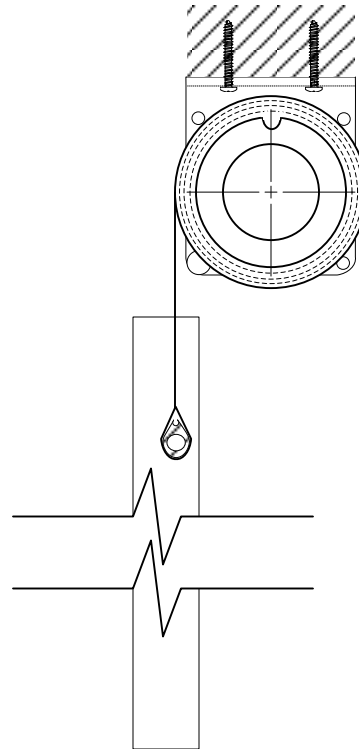

OASIS® 2800 PATIO SHADE

With Side Track Guide System

5" x 5 1/2" Headbox

Exposed Roller

Side Track Detail

Side track can be installed as face mount or side mount

Universal Shade Mounting Brackets

Used with exposed roller or within headbox
(Wall or ceiling mount)

Notes:

1. Oasis® 2800 Patio Shades can be installed as wall mount or ceiling mount
2. Oasis® 2800 Patio Shades are available with motor or external crank & gear operation.
3. Oasis® 2800 Patio Shades are available with 5" x 5 1/2" headbox or exposed roller.