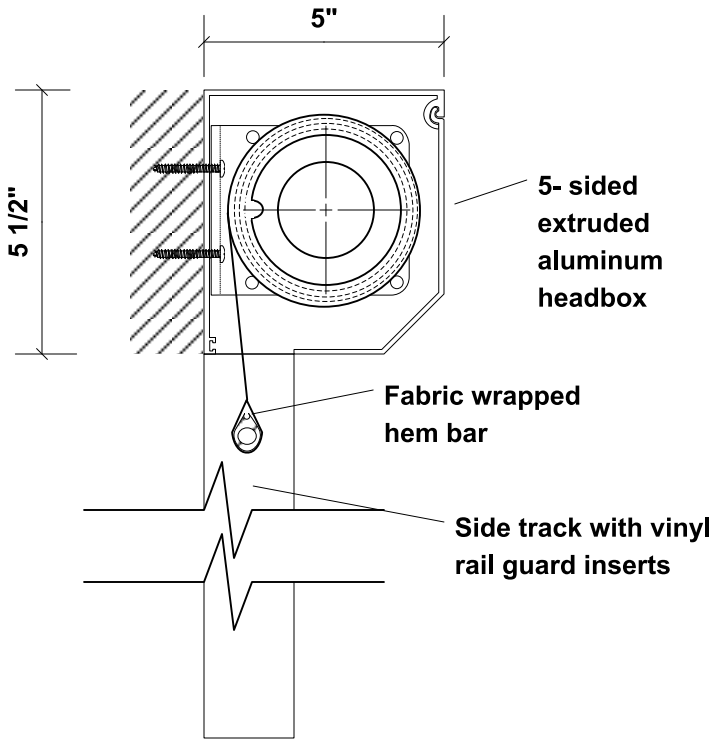

OASIS® 2800 PATIO SHADE

With Side Track Guide System

5" x 5 1/2" Headbox

Exposed Roller

Side Track Detail

Side track can be installed as face mount or side mount

Universal Shade Mounting Brackets

Used with exposed roller or within headbox
(Wall or ceiling mount)

Notes:

1. Oasis® 2800 Patio Shades can be installed as wall mount or ceiling mount
2. Oasis® 2800 Patio Shades are available with motor or external crank & gear operation.
3. Oasis® 2800 Patio Shades are available with 5" x 5 1/2" headbox or exposed roller.