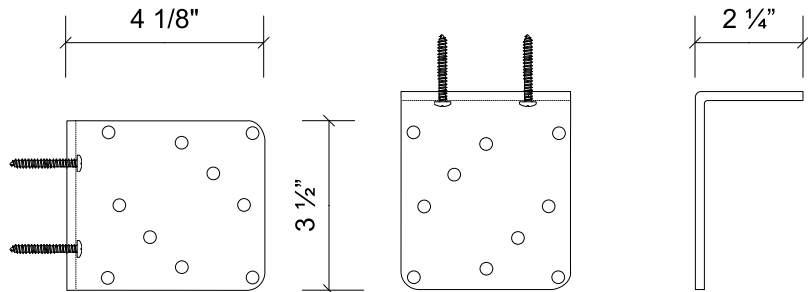

OASIS® 2800 PATIO SHADE

With Side Track Guide System

5" x 5 1/2" Headbox

Exposed Roller

Side Track Detail

Side track can be installed as face mount or side mount

Universal Shade Mounting Brackets

Used with exposed roller or within headbox
(Wall or ceiling mount)

Notes:

1. Oasis® 2800 Patio Shades can be installed as wall mount or ceiling mount
2. Oasis® 2800 Patio Shades are available with motor or external crank & gear operation.
3. Oasis® 2800 Patio Shades are available with 5" x 5 1/2" headbox or exposed roller.