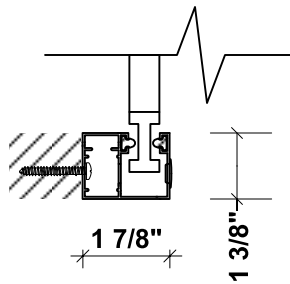

OASIS® 2800 PATIO SHADE

With Side Track Guide System

5" x 5 1/2" Headbox

Exposed Roller

Side Track Detail

Side track can be installed as face mount or side mount

Universal Shade Mounting Brackets

Used with exposed roller or within headbox
(Wall or ceiling mount)

Notes:

1. Oasis® 2800 Patio Shades can be installed as wall mount or ceiling mount
2. Oasis® 2800 Patio Shades are available with motor or external crank & gear operation.
3. Oasis® 2800 Patio Shades are available with 5" x 5 1/2" headbox or exposed roller.