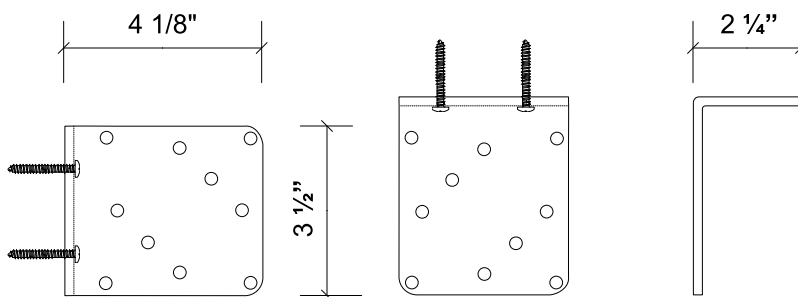

OASIS® 2800 PATIO SHADE

With Cable Guide System

5" x 5 1/2" Headbox

Exposed Roller

Wall Mount

Deck Mount

Universal Shade Mounting Brackets
Used with exposed roller or within headbox
(Wall or ceiling mount)

Notes:

1. Oasis® 2800 Patio Shades can be installed as wall mount or ceiling mount
2. Oasis® 2800 Patio Shades are available with motor or external crank & gear operation.
3. Oasis® 2800 Patio Shades are available with 5" x 5 1/2" headbox or exposed roller.