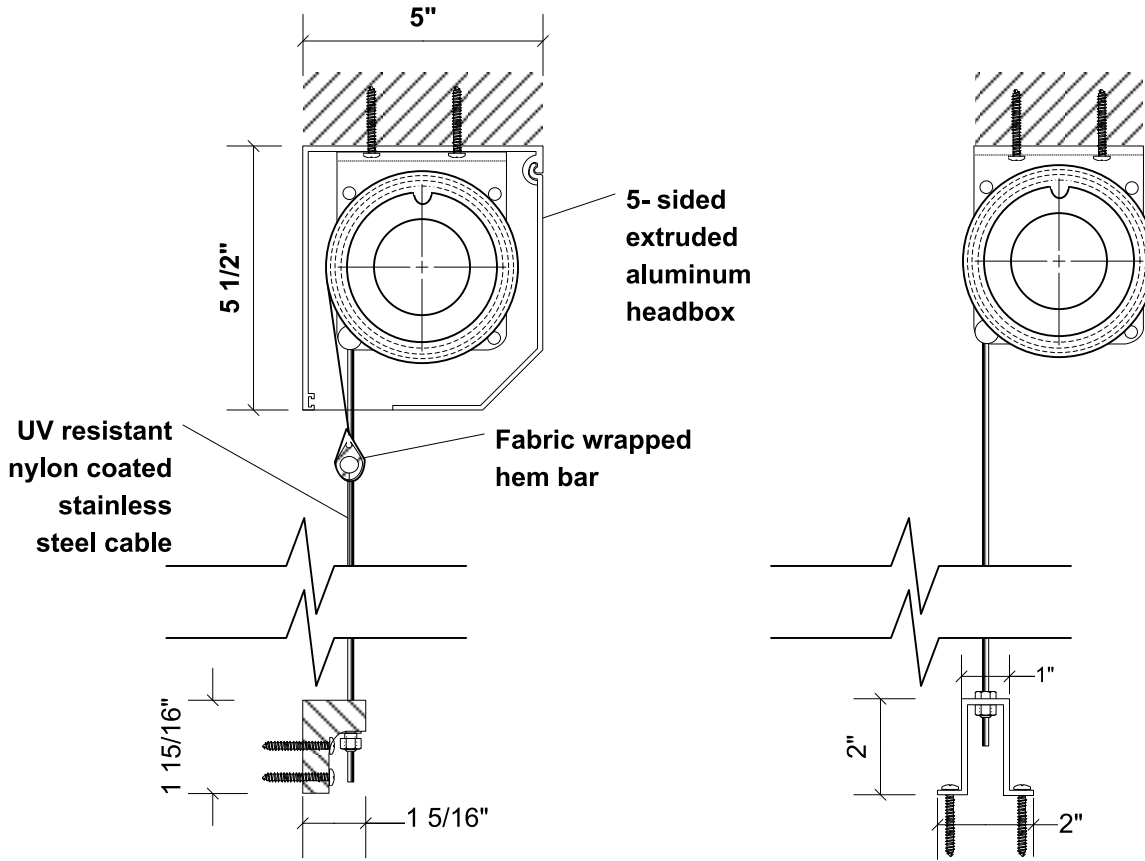

OASIS® 2800 PATIO SHADE

With Cable Guide System

5" x 5 1/2" Headbox

Exposed Roller

Wall Mount

Deck Mount

Universal Shade Mounting Brackets
Used with exposed roller or within headbox
(Wall or ceiling mount)

Notes:

1. Oasis® 2800 Patio Shades can be installed as wall mount or ceiling mount
2. Oasis® 2800 Patio Shades are available with motor or external crank & gear operation.
3. Oasis® 2800 Patio Shades are available with 5" x 5 1/2" headbox or exposed roller.