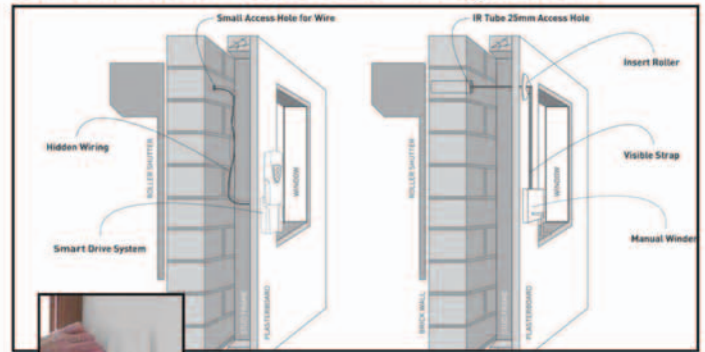

Introducing Our New Controls

The EZ Drive System

You can motorize your shutters at a fraction of the cost with our new EZ Drive System. Since it is all low voltage, there is no need for an expensive electrician and costly wiring. It is safe and easy for anyone to install.

Smart Drive

The SmartDrive Motor is a low voltage motor that easily installs on the inside of the shutter. Best of all it gives you peace of mind because your shutters can operate on a rechargeable battery, in case of an emergency.

The low voltage wiring can be easily installed on the interior of the building. No need for pipes or an electrician. The wiring connects to the SmartDrive's wall plate. The SmartDrive's Controller contains the batteries and slips easily into the wall plate enabling one SmartDrive Controller to control multiple shutters. It's Smart!

Operates in excess of 30 shutter operations in a single charge depending on the size of the shutters.

Our new Smart Drive Low Voltage Motor

(far left) Controller slides into the wall plate.
(left) Push button controller and integrated battery.