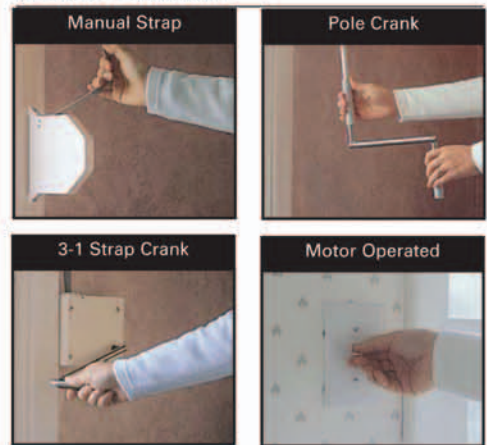

Punched Slat

Visibility, Ventilation, Security

SunSafe Punched Slat shutters are designed to give solid security with visibility. The punch pattern only allows 31% of the light to pass while still giving almost full visibility to the outside.

Extruded Aluminum/Single Wall

**PATENT
Pending**

Available Solid or Punched

AL6 is also available in solid profile for added security and privacy.

Standard Controls

Box Housing Choices

Square Box Housing

45° Box Housing