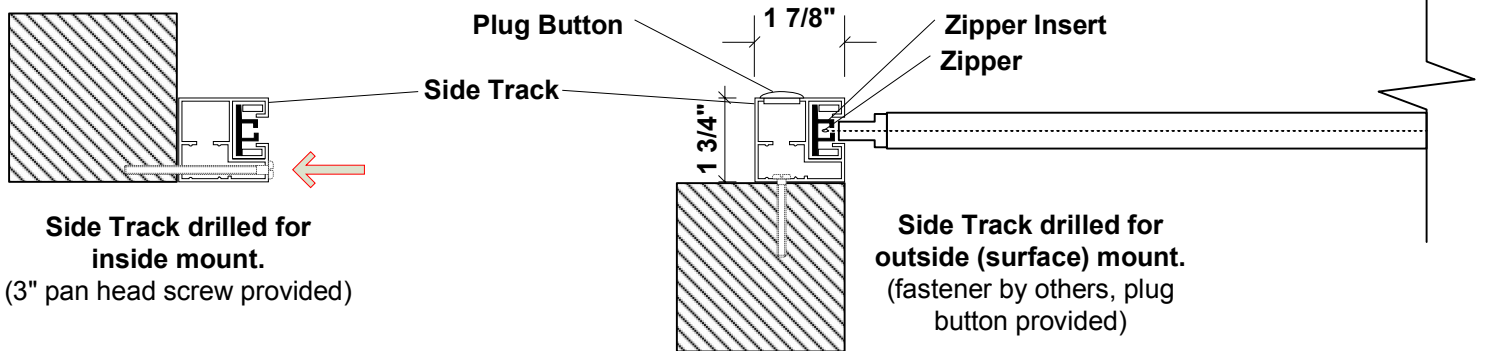

# OASIS® 2900 SOLAR INSECT SHADE

With Shy Zip Side Track System

**Notes:**

1. Oasis® 2900 Solar Insect Shades are available motorized only.
2. Insolroll uses the time proven SHY Zip technology to seal the edges of the shade. SHY Zip is a product of SHY Co. LTD of Japan and distributed exclusively in North America by its authorized sub-licensees.