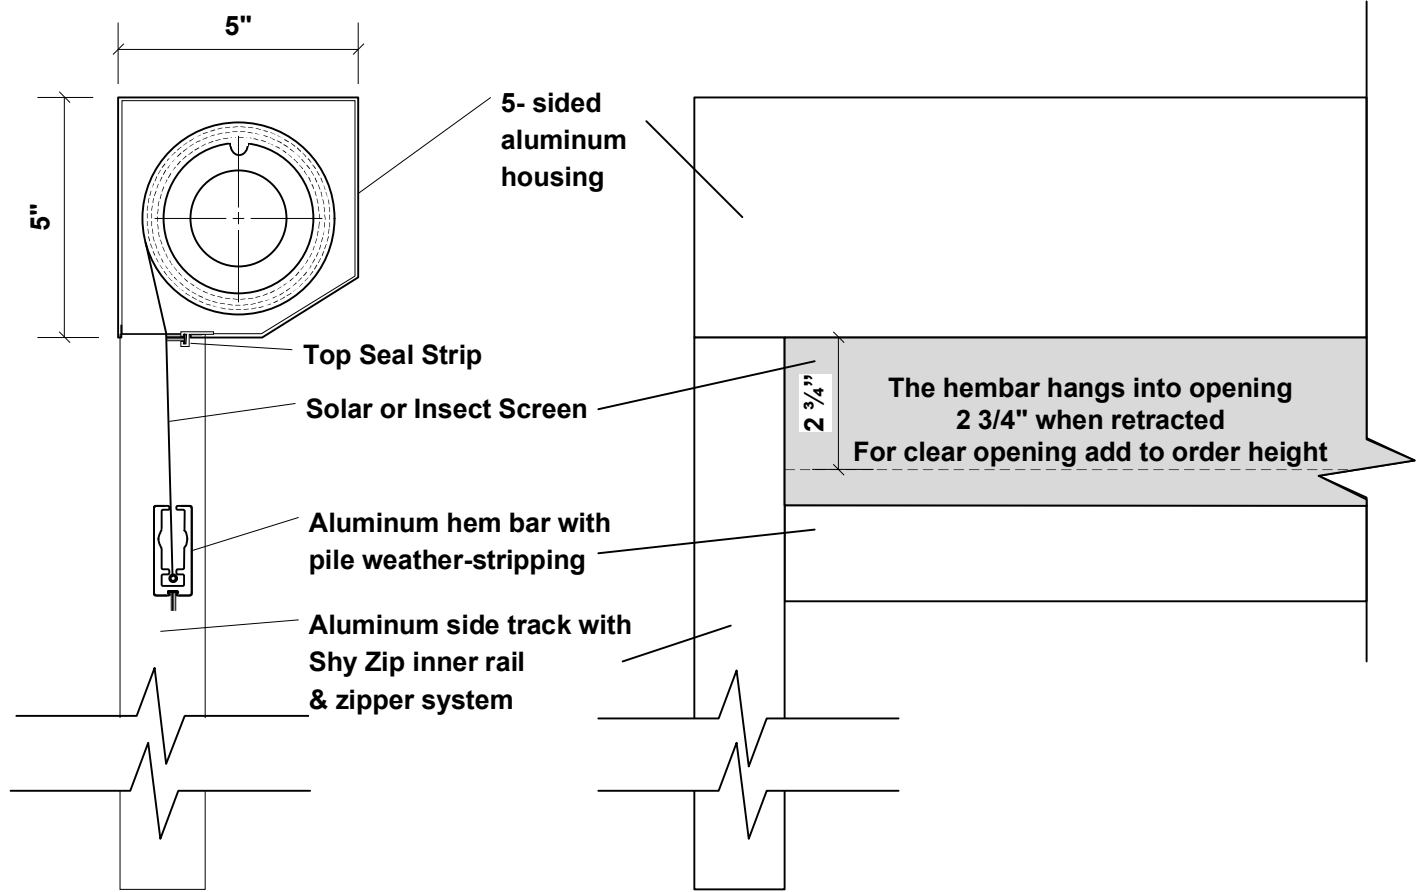

# OASIS® 2900 SOLAR INSECT SHADE

With Shy Zip Side Track System

**Notes:**

1. Oasis® 2900 Solar Insect Shades are available motorized only.
2. Insolroll uses the time proven SHY Zip technology to seal the edges of the shade. SHY Zip is a product of SHY Co. LTD of Japan and distributed exclusively in North America by its authorized sub-licensees.