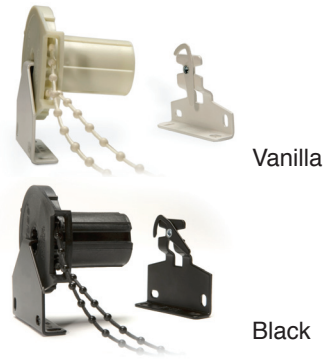

Insolroll® Solar Screen & Audio-Visual Shade Accessories

Manual Clutch Shade without Fascia

A. Clutch/Bracket Options

Manual Clutch Shade with Fascia (Available in 3" or 4")

D. Fascia with Fascia Bracket
(Shown in vanilla)

E. Fascia End Cap
(Shown with bracket in white)

F. Top/Back Cover*
(4" only; also available as Reverse Roll Fascia)

B. Bead Chain Options

Fascia/End Cap Colors for Manual & Motorized Shades

White

Black

Clear anodized

Vanilla

Bronze

C. Chain Guide Options

Metal Select
Locking Chain Guide
Available in Black, White & Nickel (shown)

Universal
Locking Chain Guide
Available in White (shown)

SpringTite
Locking Chain Guide
Available in White & Black (shown)

E. 2 1/2" Side Channel

Available in white, clear anodized and bronze; shown in bronze.