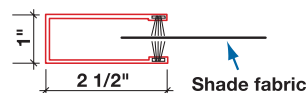

E. 2 1/2" Side Channel

Available in white, clear anodized and bronze; shown in bronze.