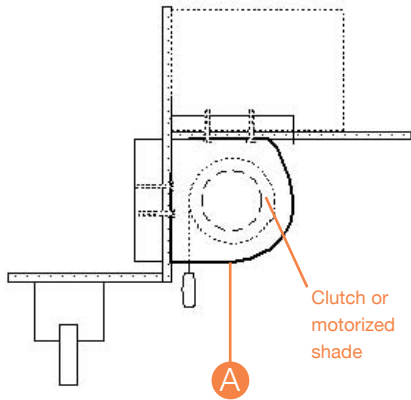

E. Fascia End Cap
(Shown with bracket in white)

F. Top/Back Cover*
(4" only; also available as Reverse Roll Fascia)

B. Bead Chain Options

Fascia/End Cap Colors for Manual & Motorized Shades

White

Black

Clear anodized

Insolroll® Solar Screen & Audio-Visual Shade Accessories

A. Cassette Headbox

A. 3 9/16" Cassette Headbox (shown in white fabric wrapped)

Finish Options

Black aluminum

White aluminum

Black Fabric Wrapped

White Fabric Wrapped