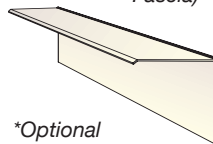

Insolroll® Solar Screen & Audio-Visual Shade Accessories

Manual Clutch Shade without Fascia

A. Clutch/Bracket Options

Manual Clutch Shade with Fascia (Available in 3" or 4")

D. Fascia with Fascia Bracket
(Shown in vanilla)

E. Fascia End Cap
(Shown with bracket in white)

F. Top/Back Cover*
(4" only; also available as Reverse Roll Fascia)

B. Bead Chain Options

Fascia/End Cap Colors for Manual & Motorized Shades

White

Black

Clear anodized