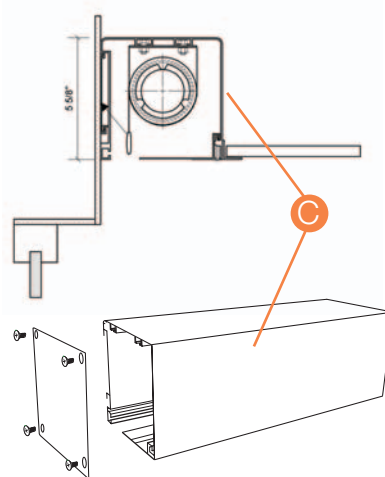

C. 5 5/8" Extruded Shade Pocket for Motorized Shades

5 5/8" Extruded Shade Pocket (Available in white, clear anodized and bronze)

Finish Options

for

- 5 5/8" Extruded Pocket
- 2 1/2" Side Channel