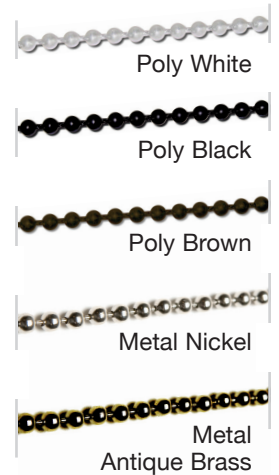

Insolroll® Solar Screen & Audio-Visual Shade Accessories

Manual Clutch Shade without Fascia

A. Clutch/Bracket Options

Manual Clutch Shade with Fascia (Available in 3" or 4")

D. Fascia with Fascia Bracket
(Shown in vanilla)

E. Fascia End Cap
(Shown with bracket in white)

F. Top/Back Cover*
(4" only; also available as Reverse Roll Fascia)

B. Bead Chain Options

Fascia/End Cap Colors for Manual & Motorized Shades

White

Black

Clear anodized

Vanilla

Bronze

C. Chain Guide Options

Metal Select
Locking Chain Guide
Available in Black, White & Nickel (shown)

Universal
Locking Chain Guide
Available in White (shown)

SpringTite
Locking Chain Guide
Available in White & Black (shown)

E. 2 1/2" Side Channel

Available in white, clear anodized and bronze; shown in bronze.