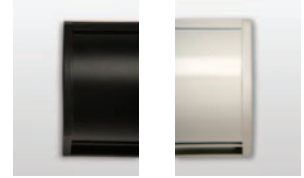

E. Fascia End Cap
(Shown with bracket in white)

F. Top/Back Cover*
(4" only; also available as Reverse Roll Fascia)

B. Bead Chain Options

Fascia/End Cap Colors for Manual & Motorized Shades

White

Black

Clear anodized

Vanilla

Bronze

C. Chain Guide Options

Metal Select
Locking Chain Guide
Available in Black, White & Nickel (shown)

Universal
Locking Chain Guide
Available in White (shown)

SpringTite
Locking Chain Guide
Available in White & Black (shown)

Insolroll® Solar Screen & Audio-Visual Shade Accessories

A. Cassette Headbox

A. 3 9/16" Cassette Headbox (shown in white fabric wrapped)

Finish Options

Black aluminum

White aluminum

Black Fabric Wrapped

White Fabric Wrapped