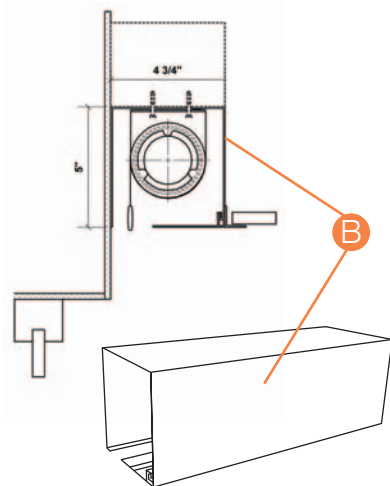

E. Fascia End Cap
(Shown with bracket in white)

F. Top/Back Cover*
(4" only; also available as Reverse Roll Fascia)

B. Bead Chain Options

Fascia/End Cap Colors for Manual & Motorized Shades

White

Black

Clear anodized

Insolroll® Solar Screen & Audio-Visual Shade Accessories

A. Cassette Headbox

A. 3 9/16" Cassette Headbox (shown in white fabric wrapped)

Finish Options

Black aluminum

White aluminum

Black Fabric Wrapped

White Fabric Wrapped

B. 5" Extruded Shade Pocket for Motorized Shades

5" Extruded Shade Pocket (white only; available in Radiance and Masterpiece Shade Products)

C. 5 5/8" Extruded Shade Pocket for Motorized Shades

5 5/8" Extruded Shade Pocket (Available in white, clear anodized and bronze)