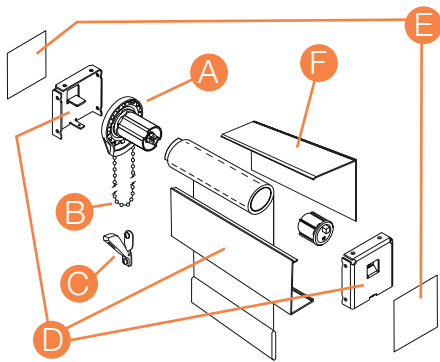

Insolroll® Solar Screen & Audio-Visual Shade Accessories

Manual Clutch Shade without Fascia

A. Clutch/Bracket Options

Manual Clutch Shade with Fascia (Available in 3" or 4")

D. Fascia with Fascia Bracket
(Shown in vanilla)

E. Fascia End Cap
(Shown with bracket in white)

F. Top/Back Cover*
(4" only; also available as Reverse Roll Fascia)

B. Bead Chain Options

Fascia/End Cap Colors for Manual & Motorized Shades

White

Black

Clear anodized

E. 2 1/2" Side Channel

Available in white, clear anodized and bronze; shown in bronze.