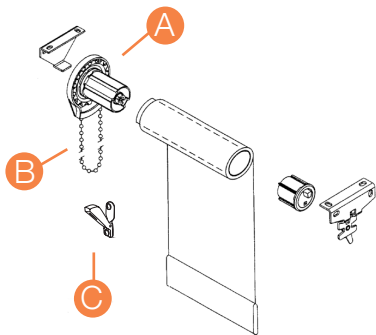

Insolroll® Solar Screen & Audio-Visual Shade Accessories

Manual Clutch Shade without Fascia

A. Clutch/Bracket Options

Manual Clutch Shade with Fascia (Available in 3" or 4")

D. Fascia with Fascia Bracket
(Shown in vanilla)

E. Fascia End Cap
(Shown with bracket in white)

F. Top/Back Cover*
(4" only; also available as Reverse Roll Fascia)

B. Bead Chain Options

Fascia/End Cap Colors for Manual & Motorized Shades

White

Black

Clear anodized

E. 2 1/2" Side Channel

Available in white, clear anodized and bronze; shown in bronze.