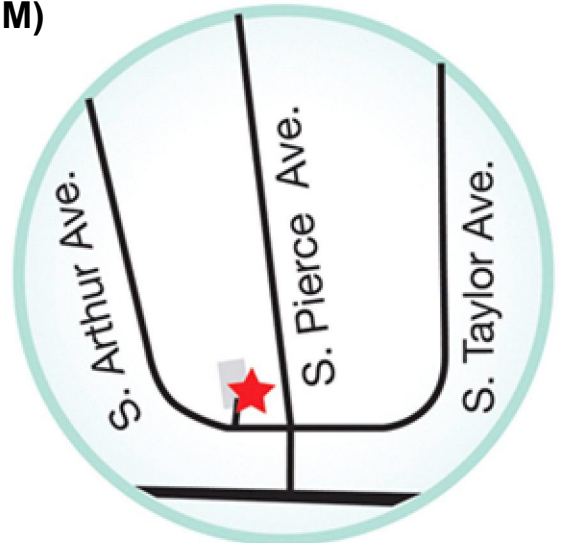

INNOVATIVE OPENINGS INC
Window Covering and Shading Solutions

Visit our Showroom and Repair Service Center

(open Monday–Friday 8 AM–5PM
& Saturday 10 AM–5PM)

667 S. Pierce Ave.,
Louisville

303.449.6465

From Boulder:

US-36 E south from Boulder Exit
Superior/Louisville/McCaslin Blvd.
Turn left onto McCaslin Blvd. Turn
right onto Dillon Rd. Go 2.5 mi.
Turn left onto S. Pierce Ave.
667 S. Pierce Ave is on the left.